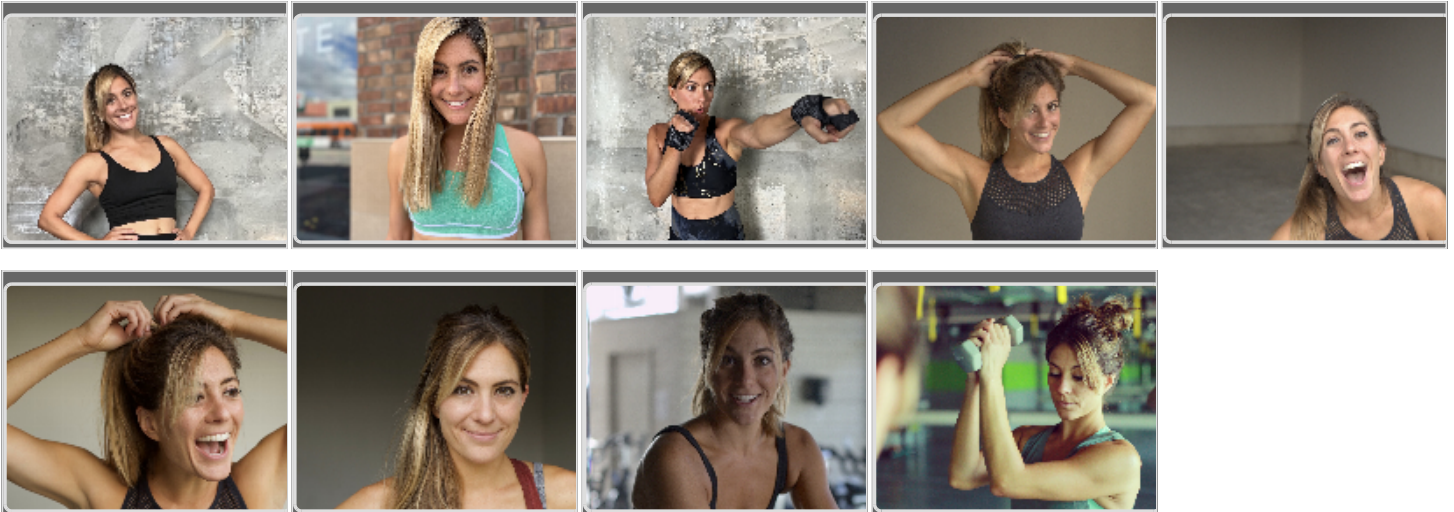

Photos

Film Credits	Role	Reference

The Revenant (Independent Film)	Smitten Victim	Putrefactory Films/D. Kerry Prior

Television	Role	Reference

Shameless - Season 10, Episode 9 "Oh Captain, My Captain"	Spin Instructor	Showtime/Anthony Hardwick/Maileen Matheny
Paleohacks "Perfect Form" Online Fitness Series	Instructor	Paleohacks/Spencer Baliet