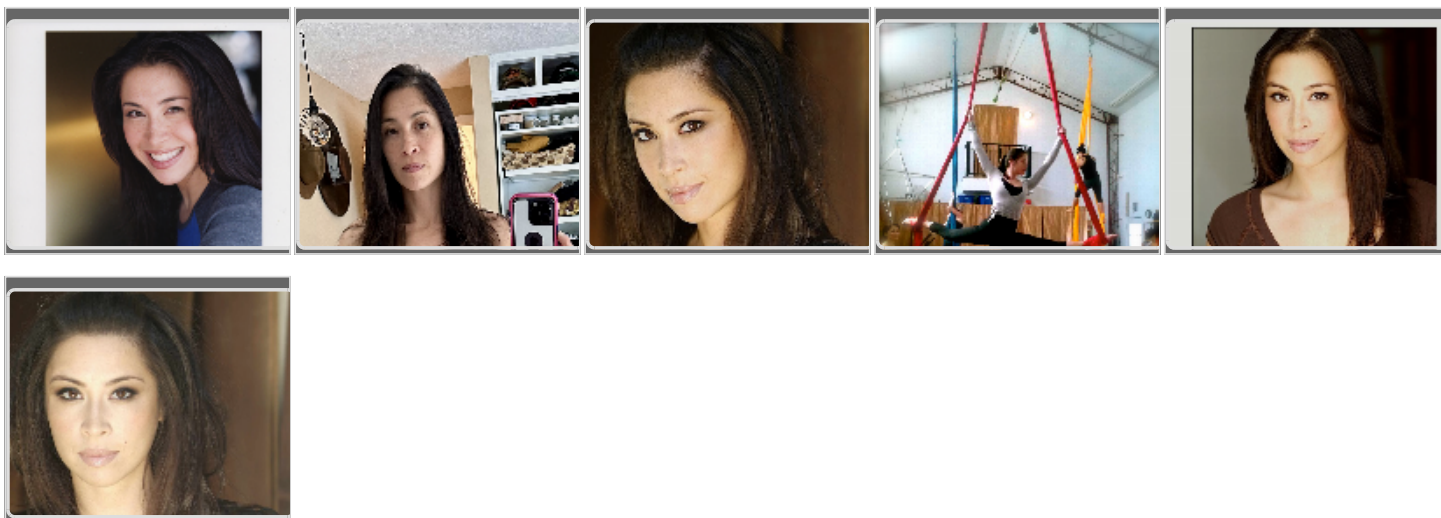

## Linda Jewell

**Gender :** Female  
**Height:** 5 ft. 5 in.  
**Weight:** 110 pounds  
**Eyes:** Brown  
**Hair Color:** Brown  
**Hair Length:** Long  
**Waist:** 25  
**Inseam:** Not set  
**Shoe Size:** 6 1/2  
**Physique :** Slim  
**Coat/Dress Size:** size 0  
**Ethnicity:** Asian, Caucasian / White, Latin/Hispanic, Mixed, Native American, Pacific Islander / Polynesian

### Photos